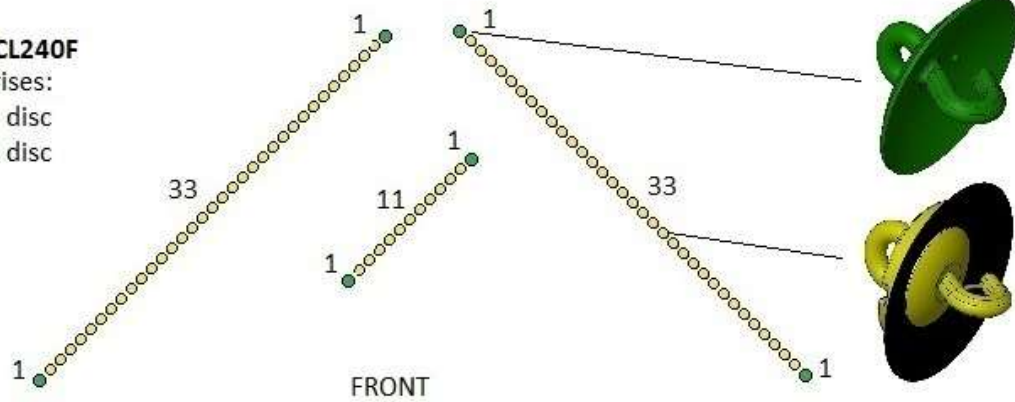

CL2 Chain Configuration – All machines

Page 3 of 7

40' Machine

1. **0803-CL240F**
   Comprises:
   ○ 77 CL2 disc
   ● 6 CL1 disc

1. **0803-CL240R**
   Comprises:
   ○ 77 CL2 disc
   ● 14 CL1 disc