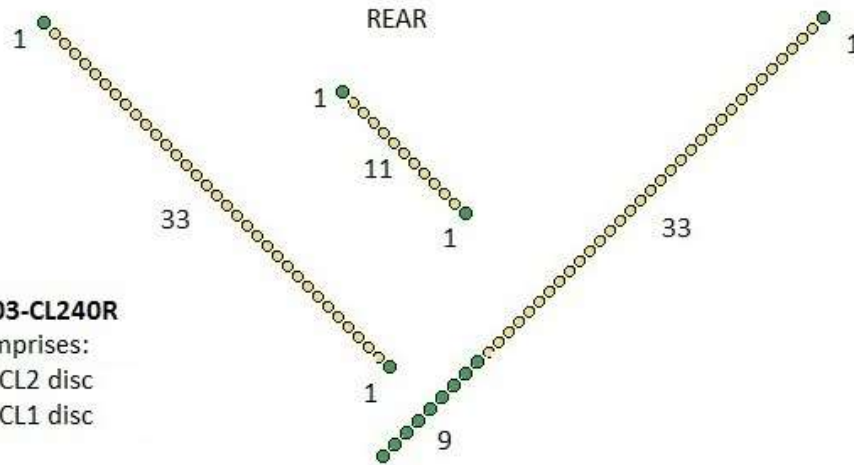

CL2 Chain Configuration – All machines

Page 3 of 7

40' Machine

1. **0803-CL240F**
   Comprises:
   ○ 77 CL2 disc
   ● 6 CL1 disc

1. **0803-CL240R**
   Comprises:
   ○ 77 CL2 disc
   ● 14 CL1 disc