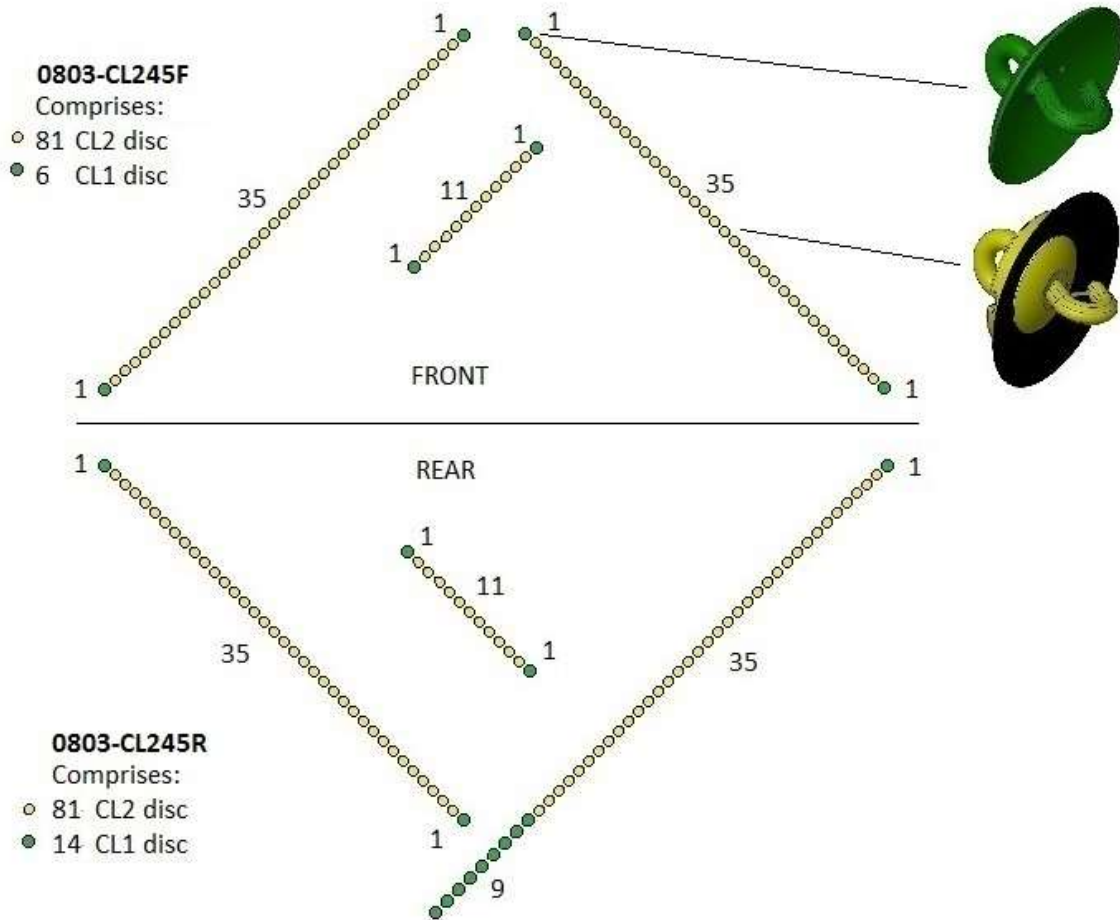

CL2 Chain Configuration – All machines

Page 4 of 7

45' Machine