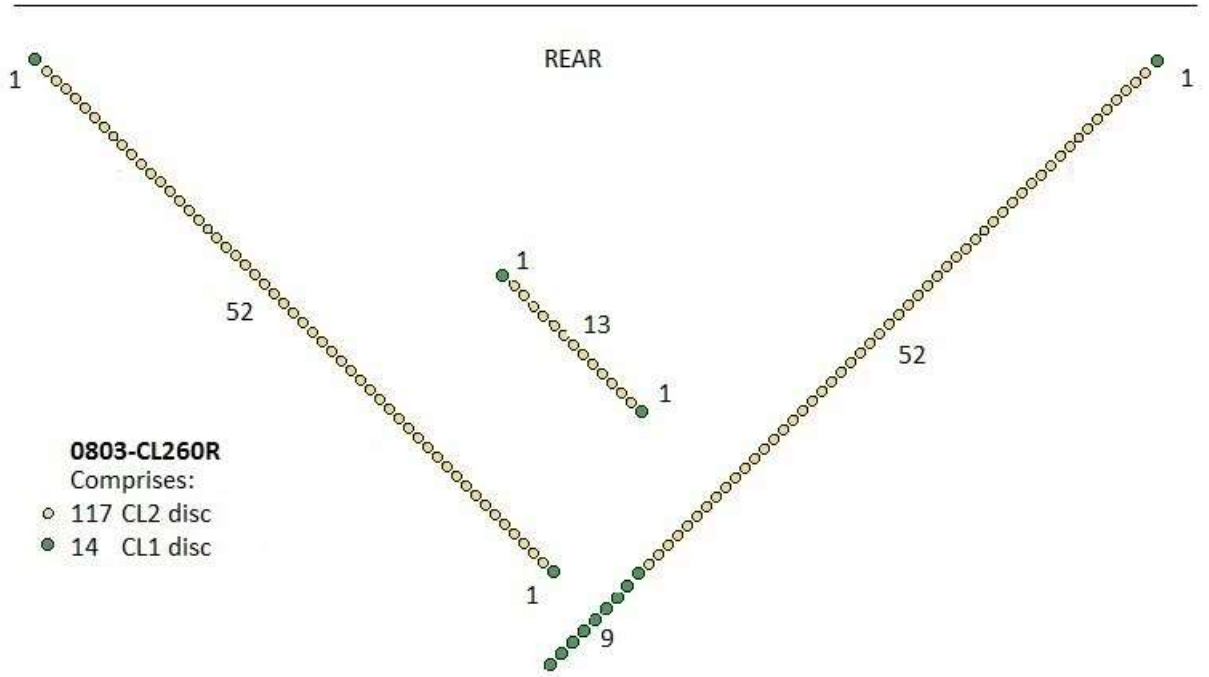

CL2 Chain Configuration – All machines

Page 6 of 7

60' Machine