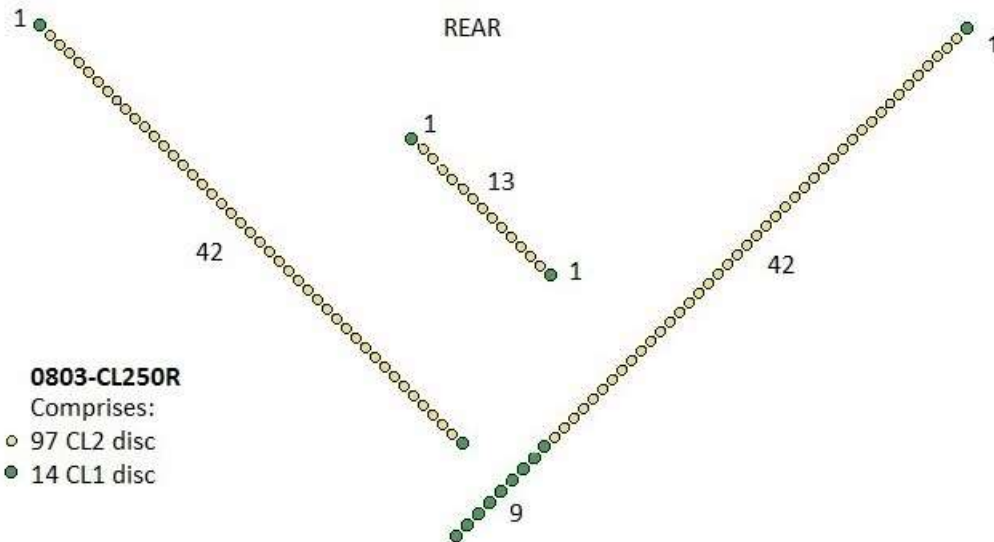

CL2 Chain Configuration – All machines

Page 5 of 7

50' Machine

1. **0803-CL250F**
   Comprises:
   ○ 97 CL2 disc
   ● 6 CL1 disc

1. **0803-CL250R**
   Comprises:
   ○ 97 CL2 disc
   ● 14 CL1 disc