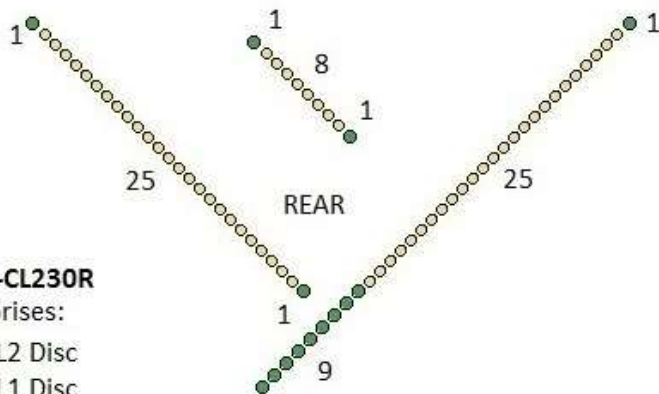

### 30' Machine

**0803-CL230F**

- Comprises:
- 59 CL2 disc
  - 6 CL1 disc

**0803-CL230R**

- Comprises:
- 58 CL2 Disc
  - 14 CL1 Disc